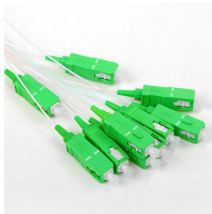

Indzawo Optic Connect

1 2mm cable tray

1 2mm cable tray

1.2mm MS Ladder Type Cable Tray is a heavy-duty cable support system made from Mild Steel (MS), designed with two side rails connected by horizontal rungs (ladder-like structure).

The solid metal cable trays are made from punched perforated stainless steel or galvanized carbon steel plates. The holes can be round, square or triangle for ventilation, in various opening sizes and plate ...

The design of Ardic trays prevents cable damage during installation. The tray has a height of 60 mm, a width of 400 mm, a length of 3000 mm, and a thickness of 1,2 mm.

We manufacture cable trays in the following thicknesses - 1.2 mm, 1.5 mm, 1.6 mm, 2.0 mm, 2.5 mm, and 3.0 mm & width - 50 mm to 1000 mm, cable trays are available in different finishes like Hot dip ...

Cable Support Systems are well designed to provide necessary support for cable trays, cable ladders and trunkings. Cable supports are manufactured according to common standards from high quality ...

Bahra Electric Cable Trays are an essential component of any well-designed electrical infrastructure, providing a safe, organized, and easily accessible pathway for routing and managing cables, wires, ...