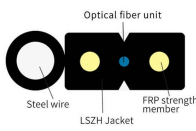

10 Gigabit PoE Switch SFP

10 Gigabit PoE Switch SFP

The NETGEAR MS510TXUP 8-Port Ultra60 PoE++ Multi-Gigabit Smart Managed Pro Switch comes with 2 fiber 10G uplinks. Organizations that buy infrastructure for the long term and want future ...

Learn how to create MLA in-text citations and full references for videos, videos with the uploader's real name or no author, channels, and comments.

The NETGEAR GS110TPv3 8-Port Gigabit PoE+ Ethernet Smart Managed Pro Switch comes with 8 PoE copper ports and 2 dedicated SFP ports for fiber uplinks. Cautious spender organizations can ...

10-Port Gigabit Desktop Switch with 8-Port PoE+ 9 10/100/1000Mbps RJ45 ports, 1 Gigabit SFP port With 8 PoE+ ports, transfers data and power on one single cable Works with IEEE 802.3af/at ...

Search Newegg for 10 gigabit poe switch. Get fast shipping and top-rated customer service.