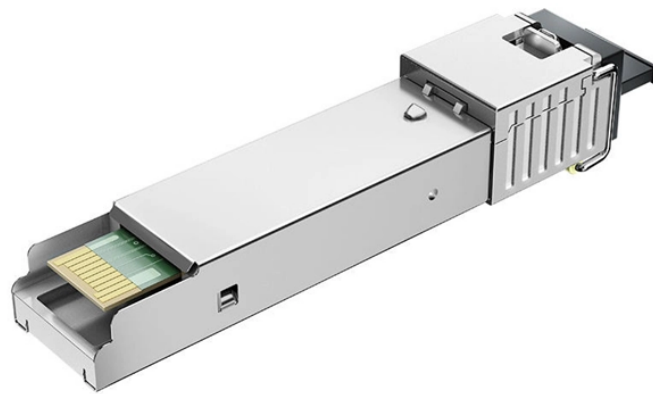

10-circuit distribution box cover

10-circuit distribution box cover

They host circuit breakers designed to safely distribute the correct amount of electricity to every room and outlet in your home. The Home Depot has all your breaker box needs covered, with a wide ...

These covers fit and close existing boxes and covers to support electrical devices, such as switches or receptacles. Electricians and contractors use covers when installing electrical and wiring systems to ...

ERINGOGO Circuit Breaker Box Panel Power Distribution Box Cover 10-Circuit Electrical Distribution Panel Protective for Indoor Outdoor Use

Shop for Circuit Breaker Box Cover at Walmart . Save money. Live better.