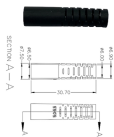

Compare Sophos 200 and 1000 Series switches. Our 2.5 and 10 GE multi-gigabit switches ensure faster connectivity across the network to prevent bottlenecks.