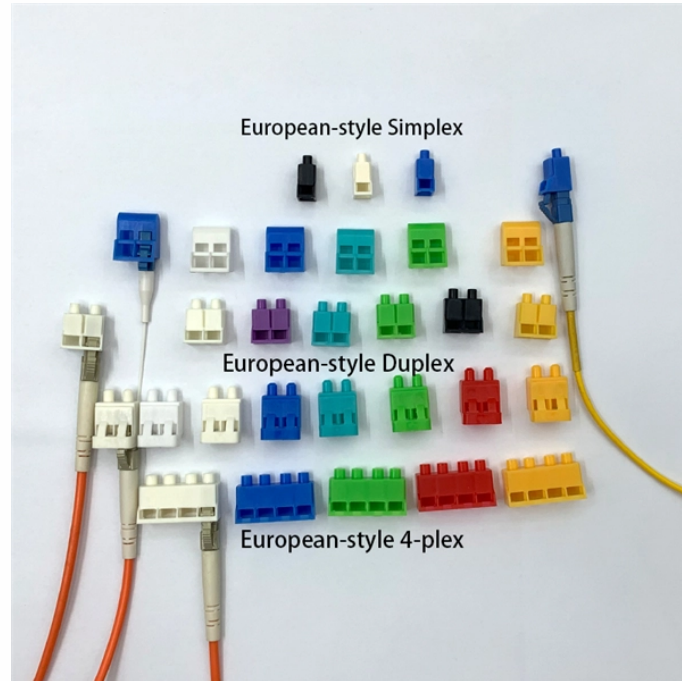

100G Myanmar optical modulator for campus network

100G Myanmar optical modulator for campus network

To the best of our knowledge, this review is the first to survey the high-speed 100 Gbp next-generation passive optical network (NG-PON). The insights from this review can benefit the development of the ...