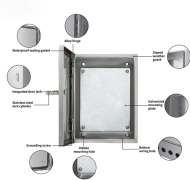

Microsoft Rewards - Bing Homepage Quiz - Show What You Know (12/24/2022)