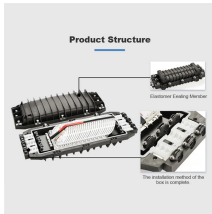

100mbps industrial ethernet switch supports 4x10/100Base-T electrical ports and 1x100Base-X optical port. The product complies with FCC and CE standards and has added protection against lightning ...

true 1)Giant kelp thrives off the Pacific Coast, including in this marine sanctuary in California. Where are we? A Monterey Bay B Channel Islands C Alcatraz 2) What sea creature plays ...