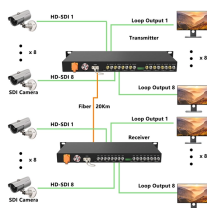

Download AniKai for Android free from AppBrain. 1.0 ★, 10,000+ downloads