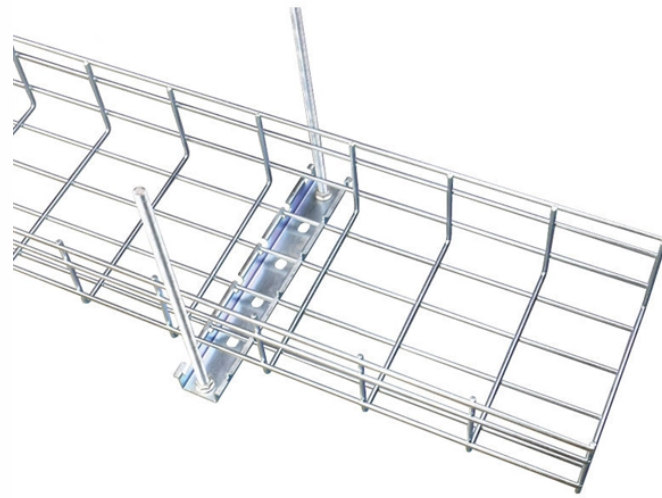

Indzawo Optic Connect

10x15 Elbow Cable Tray

10x15 Elbow Cable Tray

Shop Our Inventory Of Cable Tray Online. Graybar Is Your Trusted Distributor For Cable Tray And Fittings.

Choose from our selection of cable trays, including over 850 products in a wide range of styles and sizes. Same and Next Day Delivery.

Depth (D): 1.2mm, 1.5mm, 2.0mm. Material: Mild steel sheet / PO steel sheet. Constructed Type: MIG welding. er coating / Hot Horizontal Elbow.

Browse or download the Cable Tray catalog for more information on our line of cable tray and ladder systems. As the cost of structural steel continues to increase, the impact of reducing the quantity of ...

Cope zero tangent adjustable elbow fits tight cable tray spaces efficiently.

It is designed for mechanical support and strain relief in long runs of cable and creates a smooth gradual bend for cable. Rail and stringer material is 16 ga steel tubing.

HellermannTytonGÇÖs low voltage raceway (TSR) is a one piece, non-metallic, adhesive backed, latching raceway designed to aesthetically organize and route communications wires, including high ...

Refers to the approximate height of a cable tray used for specifying. Selecting a specific height will show cable trays with that height, as well as cable tray accessories compatible with that height.