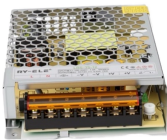

Provides gigabit PoE+ ports, SFP slots for fiber connectivity, and a 1U 19" rackmount design with brackets included. Each PoE+ managed ONVIF switch supplies up to 30W of power per port and ...