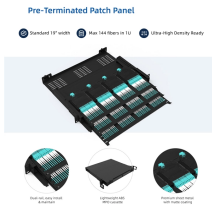

Optical Distribution Panel Frame is used as a termination point for the feeder cable to connect with drop cable in FTTx communication network system. The fiber splicing, splitting, distribution can be done in this ...