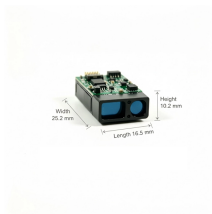

Applied Filters: Connectors Terminal Blocks Pluggable Terminal Blocks ... Reset All Please modify your search so that it will return results. To use the less than or greater than function, please select a ...

The number 12 represents completeness and perfection, often being associated with the cycle of life and the universe. It is seen in many aspects of daily life and nature, including the 12 ...

Mouser offers inventory, pricing, & datasheets for 12 Position Pin & Socket Connectors.

Distributor boxes bundle several cables into one master cable that is connected to the controller. Thanks to the status indicator, you have an overview of a large number of signals.

Properties of 12: prime decomposition, primality test, divisors, arithmetic properties, and conversion in binary, octal, hexadecimal, etc.