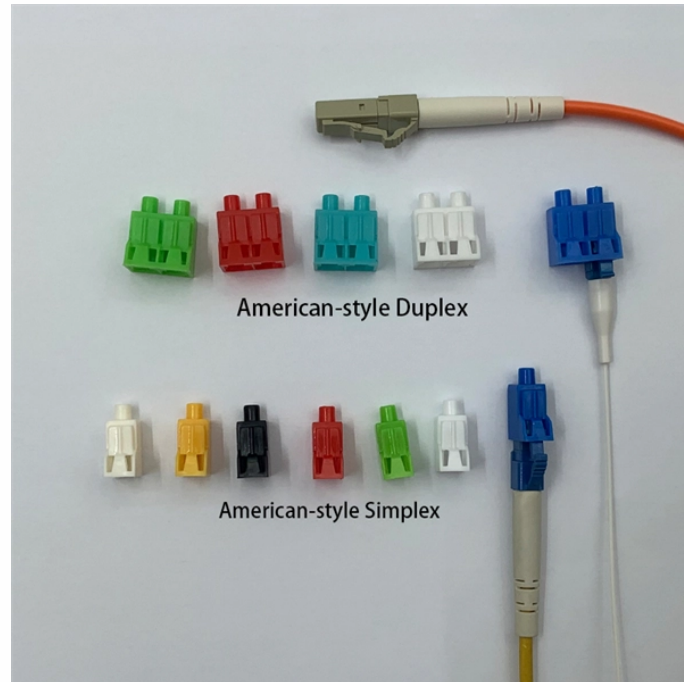

12-pin direct connection junction box

12-pin direct connection junction box

Explore the hidden nature of 12, an even number composed of two distinct primes multiplied together. Includes Prime Factorization, Divisors, Bases and Fun Facts for students, number lovers and curious ...

Electrical Junction Box, Waterproof IP68 4-Way External Junction Box, Cable Connector Box, Underground External Outdoor Junction Box for Wire Range 4-12mm (4.5" x 4.56" x 2" -1Pcs)

12-pin junction and distribution box for trailer and superstructure cabling. It serves as a protected connection and branching point for multiple cables, for example in complex lighting or additional ...

Find 12-Inch-Deep junction boxes at Lowe's today. Shop junction boxes and a variety of electrical products online at Lowes .

12" x 12" x 3" White PVC Junction Box - Heavy-Duty Plastic Electrical Conduit Box with Pre-Molded 1/2" & 3/4" Knockouts, Snap-Off Cover & Metal Lid Screws Included

Definition of twelve number in Oxford Advanced Learner's Dictionary. Meaning, pronunciation, picture, example sentences, grammar, usage notes, synonyms and more.

The JB 12 is a 12-pin junction box with antitamper switch. The box has 12 screw terminals with wire protection, 2 of which are intended for anti-tamper switch ...