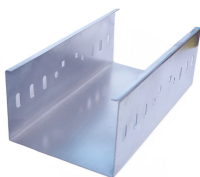

UnitekFiber manufactures simple sliding fiber patch panel. The patch panel is a sample designed 19 inch drawer box. The fiber box can be loaded with FC,SC,ST,LC adapters and pigtails or trunk fanouts. ...

The A& G Networks Fiber patch panel is a 19" EIA compliant high density rack mount chassis containing 12 duplex LC connections. This can be used either single mode or multimode SC duplex adaptors.

UnitekFiber manufactures simple sliding fiber patch panel. The patch panel is a sample designed 19 inch drawer box. The fiber box can be loaded with ...

Ultra Spec Cables" 12 Port SC 1U 19" Fiber Optic Patch Panel equips you with an easy and cost-effective way to organize and manage your fiber cabling. The SC Simplex Adapters mount easily into ...

Details: Ultra Spec Cables" 12 Port LC 1U 19" Fiber Optic Patch Panel equips you with an easy and cost-effective way to organize and manage your fiber cabling. The LC Duplex Adapters mount easily into ...

12 Ports SC LC 19" 1U Rack Mounted Fibre Optic Patch Panel is designed to install 12 pcs SC fiber optic adapters and pigtails, It is drawer type which make fiber installation & storage easy. Suitable to ...