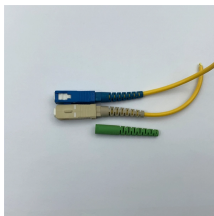

## 12-port fiber optic patch panel 19u

12 port Fiber Optic Patch Panel SC LC 19" 1U Rack Mounted Single Mode Multimode Drawer Type - Black Made of 1.2mm Premium Cold Rolled Steel Plate Supports Single mode or Multimode Fiber ...

Details: Ultra Spec Cables" 12 Port LC 1U 19" Fiber Optic Patch Panel equips you ...

Constructed from durable 16-gauge steel with a sleek black powder-coated finish, the NexaCore™ panels ensure both strength and a professional appearance. Designed to fit standard 19" racks, they ...

Fiber optic distribution box, type: 19"-rack mount fiber optic distribution box, degree of protection: IP20, number of positions: 1\*12, marking material: aluminum, color: gray

For backbone fiber cable management, the Fiber Optic Patch Panel 12 Port 1U 19 Inch Rack-Mount is designed to provide splicing, storage, and protection. Its typical width of 19" allows it to stand alone ...