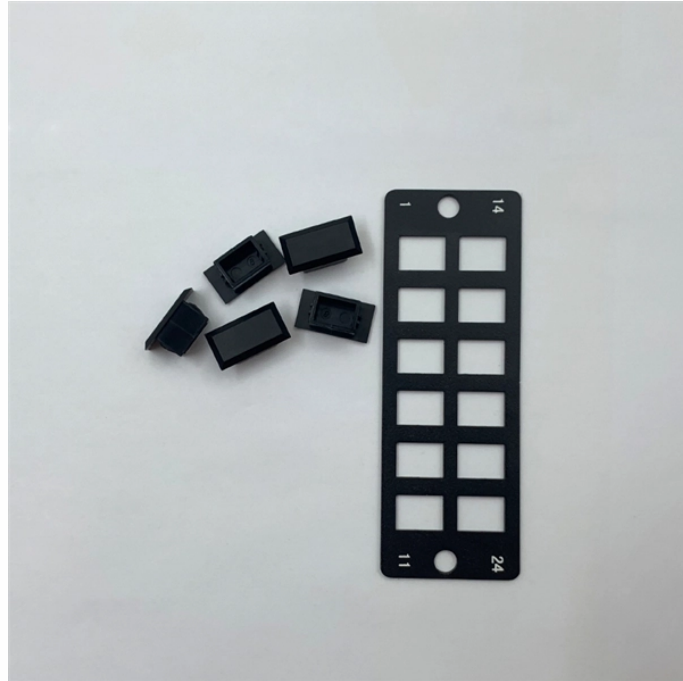

## 144 Optical Distribution Box

## 144 Optical Distribution Box

The ORM 144 optical distribution box is designed for the placement of 144 optical connectors in both indoors and outdoors.

This 16 Gauge Aluminum Body (Beige Polyester Powder Coat) Outdoor Waterproof Distribution Panel includes Qty. 12 12-fiber Single-mode fiber cassettes for a total ...

Small FDH cabinet with 144 ports, LC/APC, no splitters, dry dielectric flat ribbon, 100 ft stub, 72F feeder, 144F distribution pad mount with 8 in riser

Discover the fascinating world of the number 144! Explore its meanings, facts, role in mathematics & science, folklore, religion, angel numbers, and arts & literature.

Discover 144 fiber distribution box with IP54 waterproof rating, ideal for FTTH networks. Supports SC adapters and splice trays for reliable, scalable connectivity.

Ftth144-core optical fiber cabinet Outdoor waterproof IP65ODF144-port optical fiber distribution cabinet supporting SC/FC/LC/ST, plug-in optical splitters, and box optical splitters.