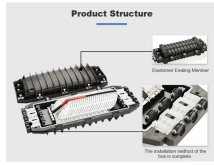

Purchase this 15-Meter Singlemode SC to SC patch cord online now at FluxLight Incorporated. Our fiber optic jumper cables are tested for 100% functionality.

With SC to SC connectors, the FCA-S1SR-SCSC-15M fiber patch cable from L-com is ready for deployment in any single mode OS1 9/125 network. This single mode, simplex fiber cable is ...

Manufactured with 9/125 micron singlemode fiber and SC UPC connectors, this cable ensures high signal integrity while minimizing insertion and return loss. Its protective OFNR-rated yellow jacket ...

Singlemode simplex SC to SC fiber jumper with a yellow jacket. 15 Meters.

Corning offers the most complete line of connectors and factory-terminated cables, from single-fiber patch cords to high-fiber-count assemblies.

With LC to SC connectors, this fiber patch cable is ready for deployment in any singlemode 9/125 network. Singlemode 9/125 are best used for long cable runs. This singlemode, duplex fiber cable is ...