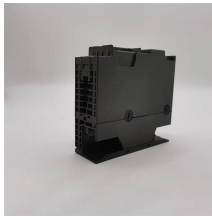

## 19-core fiber distribution box

In modern data centers, the 19" 1U fiber distribution box serves as a central hub for managing high-density fiber connections between servers, switches, storage arrays, and core networking infrastructure.

CommScope wall boxes offer efficient fiber connectivity. Easy installation, versatile sizes, and superior cable management.

Fiber Optic Distribution Box, 12 Port Wall Mount Enclosure with 12 SC APC Adapters, Singlemode, FTTH, IP65 Waterproof Outdoor/Indoor Use - 9.45" x 8.66" x 2.56"

Our comprehensive range, from 1U to 4U standard 19-inch panels, offers scalable port densities (12 to 96 ports) to meet your precise connectivity and cable management needs. The rack mount fiber ...

Fiberinthebox 19" ODF floor mount can be installed on standard 19" chassis and currently being widely used in optical fiber distribution frames. Customer's special requirements are welcomed.