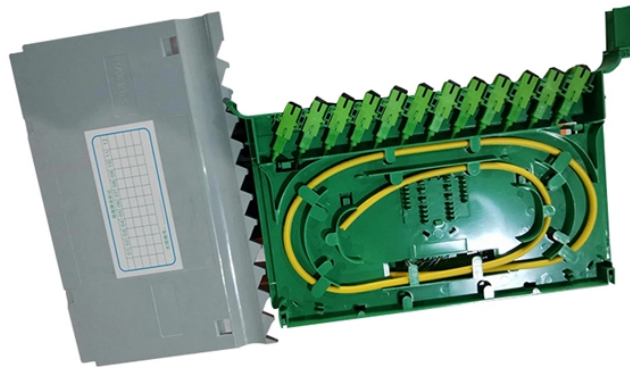

20-core optical fiber terminal box

20-core optical fiber terminal box

Whether it's for straight-through terminal box or branched type terminal boxes, indoor or outdoor, our terminal boxes offer a versatile and cost-effective solution for maximizing the overall efficiency of your ...

As one of the professional manufacturers of fiber optic products, YRTfiber focus on producing differenttypes indoor and outdoor fiber optic cable, fiber optic patch cords, FTTH drop cable, fiber ...

CommScope wall boxes offer efficient fiber connectivity. Easy installation, versatile sizes, and superior cable management.

The fiber optic terminal box is designed for FTTH applications, accommodating at least 4-16 users. It provides ample space for splicing, splitting, storage, and cable management. Suitable for both indoor ...

Add to cart Fiber Optic Terminal Junction Box 2 Ports Fiber Panel Desktop Box for FTTH, Optical SC/UPC Connectors Add to cart 4 Core FTTH Fiber Distribution Box, 4 Port Fiber Distribution Box ...

The FTTH Terminal Box serves as a compact fiber termination enclosure for residential and enterprise optical networks. It safeguards splicing points and connectors, ensuring clean and accurate signal ...