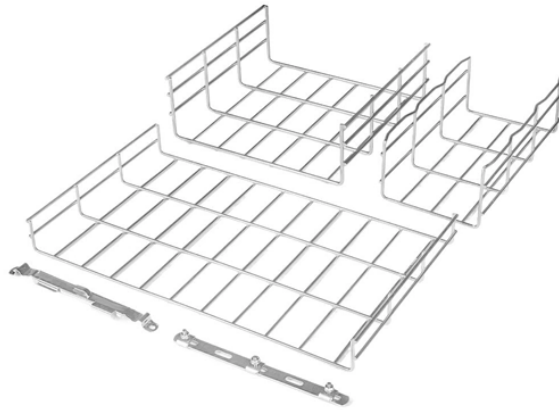

## 200100 Mesh Cable Tray

Crafted with precision-welded wire mesh, these trays provide excellent airflow and quick heat dissipation, ensuring the longevity and performance of cables. Lightweight yet highly durable, they ...

Data Center Wire Mesh Cable Tray: Maximize airflow, simplify cable access & support EMI shielding. Compliant, easy-install trays for server rooms.

This comprehensive system includes versatile wire-mesh trays, protective covers, and a range of accessories like dividing strips, curves, elbows, and level changes.

Wire Mesh Cable Tray Systems Precision-Engineered USA-Made Solutions for Data Centers & Industrial Facilities Marlin Steel's wire mesh cable trays are designed for high-performance cable ...

Discover 200x100mm cable tray with ventilated design, hot-dip galvanized steel, and CE certification for industrial cable laying.

These cable trays are lined with wire mesh to route and support small diameter cable, such as data communication cable. The mesh allows air to flow through the tray to keep cable ventilated and cool, ...