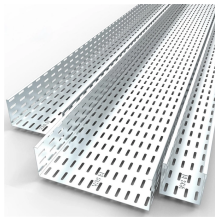

## 200100 Mesh Cable Tray

Crafted with precision-welded wire mesh, these trays provide excellent airflow and quick heat dissipation, ensuring the longevity and performance of cables. Lightweight yet highly durable, they ...

Data Center Wire Mesh Cable Tray: Maximize airflow, simplify cable access & support EMI shielding. Compliant, easy-install trays for server rooms.

This comprehensive system includes versatile wire-mesh trays, protective covers, and a range of accessories like dividing strips, curves, elbows, and level changes.

These cable trays are lined with wire mesh to route and support small diameter cable, such as data communication cable. The mesh allows air to flow through the tray to keep cable ventilated and cool, ...

Cable Tray and Cord Reels Precision engineered. Constructed from high-quality welded steel wire, Cablofil® Wire Mesh Cable Tray is the result of decades of research and over 94,000 miles of ...

Build a cable management system with Cablofil wire mesh cable tray, ladder cable tray, prefab assemblies for branch circuit wiring, fasteners, and accessories.