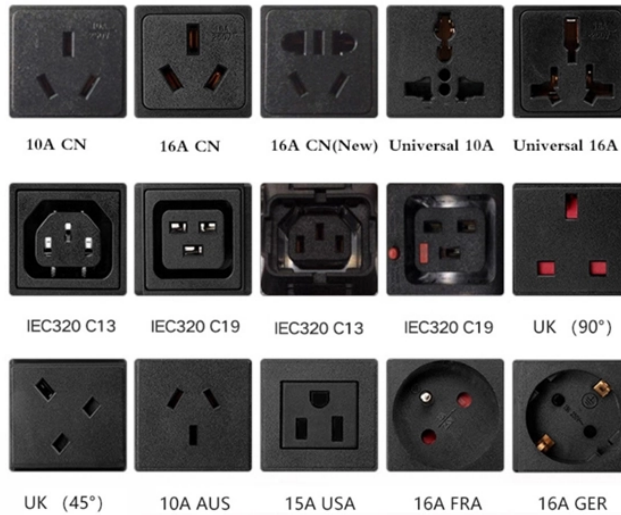

24-Port All-Optical 10G Switch

24-Port All-Optical 10G Switch

Features 24 10G SFP+ optical ports and 2 100G QSFP28 ports, with all ports supporting wire-speed forwarding to meet high-density access requirements for 10GE servers. The 100GE ports support ...

Equipped with a removable **Mounting Plate** inside the enclosure, enabling customized drilling and secure component mounting.

Find the top 24-port 10GbE switches in 2025, reviewed by management type, PoE support, noise levels, and budget. Make an informed choice for high-speed networking.

Search Newegg for 24 port 10gb switch. Get fast shipping and top-rated customer service.

WS6024-2QF is a high performance full 10Gb*24 access and 40/100Gb*2 core uplink Layer 3 optical switch developed by WayOS with 24*10Gb SFP+ ports and 2*40/100G QSFP ports.