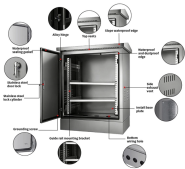

Program the lights and other electronics in your home space with the help of this Woods Power Strip Timer. Easy to install.