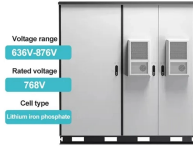

## 24-port fiber optic patch panel reel cable

LC-OM3 12 Duplex 24 Port Fiber Enclosure Box - 1 RU Rack Mount Multimode LC-UPC Kit for 19" Racks - Includes Splice Trays, OM3 Pigtails Fiber Optic Cables, and LGX Loaded Patch Panel