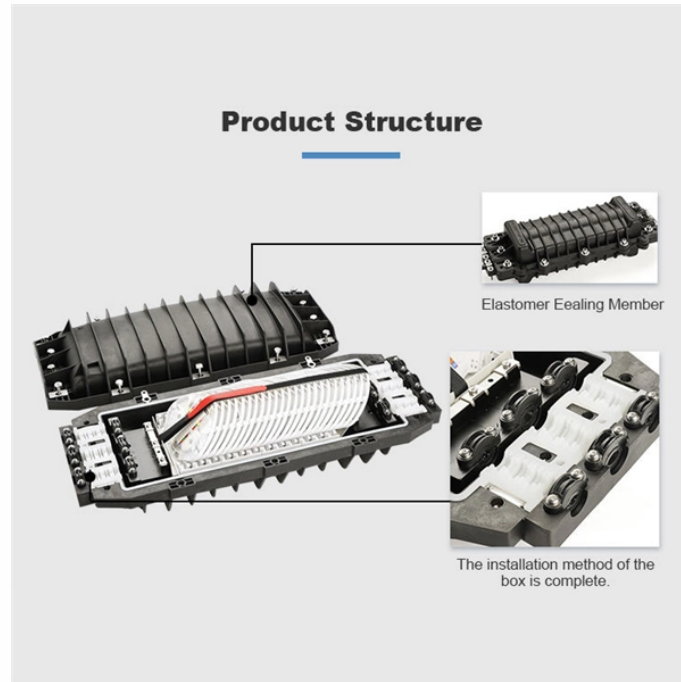

## 240 Cable Distribution Box

## 240 Cable Distribution Box

PV Combiner Box 2 String Solar Distribution Box with 25A, 250A DC Circuit Breakers, 63A,125A AC Circuit Breakers, and Surge Protection. Solar PV Breaker Box Perfect for 8K-10KW Solar Inverter ...

Find 240-Volt breaker boxes at Lowe's today. Shop breaker boxes and a variety of electrical products online at Lowes .

Navigate the top 10 240V power station distribution boxes that ensure safety and efficiency, but which one will power your next project perfectly?

Power distribution box is useful in many applications, as it can be used in wet locations, features heavy-duty impact, and has a flame-resistant weatherproof cover.

Lex Products distribution boxes range from 20-800 Amps and are known for their unprecedented durability, safety and reliability. Whether you need a power distribution box for backup power, ...