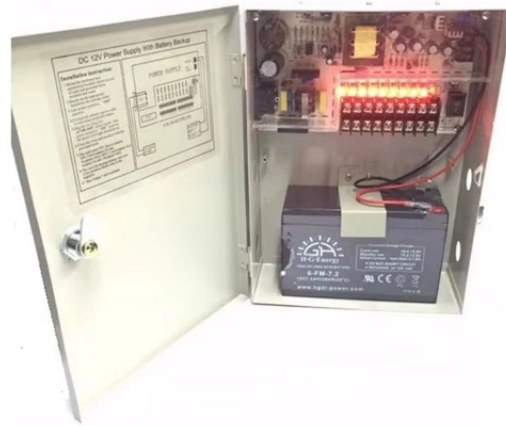

32-port aggregation layer switch

32-port aggregation layer switch

This managed switch features thirty-two SFP28 slots for up to 25 Gb/s fiber links. With a 1.6 Tb/s (800 Gb/s non-blocking) switching capacity and a 1.2 Bpps forwarding rate, this rack mountable Layer 3 ...

Stack up to 9 switches with 200 Gbps bandwidth and unified IP for simplified control, fast failover and solid redundancy. Enables Layer 3 routing between different parts of your network, improving ...

As a 10G switch with full SFP+ ports that seamlessly integrates into the Omada Software Defined Networking (SDN) platform, SX3032F allows for remote and centralized management, anywhere, ...

The Hi-Capacity Aggregation USW-Pro-Aggregation is a 1U rackmount Layer 3 managed switch designed for high-performance enterprise and datacenter environments, providing ultra-fast ...

Upgrade your network with the Ubiquiti Pro XG Aggregation switch. This 32-port, Layer 3 managed switch offers 1.6 Tbps capacity and advanced features, ideal ...

The Switch Pro Aggregation is a fully managed, Layer 3 switch with (28) 10G SFP+ ports and (4) 25G SFP28 ports designed to enhance your network's switching capacity and performance by creating ...