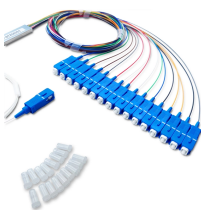

UltraNAP™ 4-Port Terminals reduce the number of road crossings required and increase capital deferment opportunities, allowing overall installation costs to be minimized.