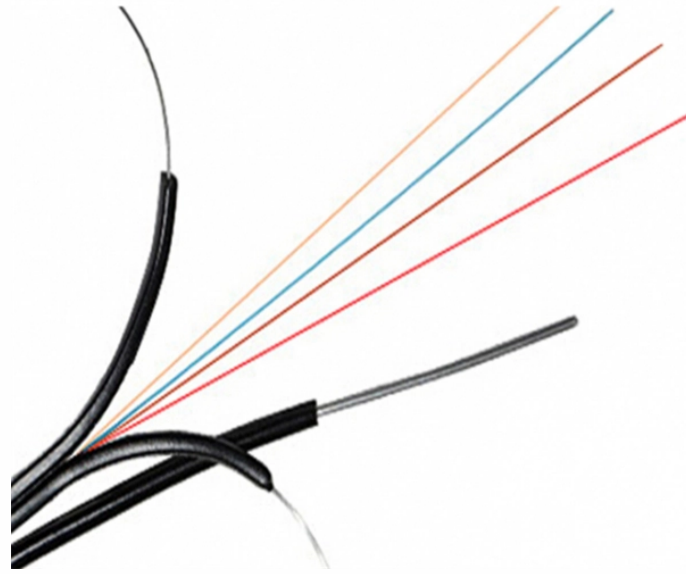

## 4-way small distribution box

Ensure safe and reliable power distribution with the 4WAY Modular Distribution Box (MS2204). Designed for modern electrical setups, this compact yet durable box provides efficient circuit ...

The TSM Series Plastic Distribution Box is designed to provide safe, reliable, and aesthetic housing for circuit breakers, switches, terminals, and other electrical components.

Upgrade your indoor electrical setup with this elegant and compact 4-way ...

This 4 way power distribution block is heavy duty and allows for 4 fused connections. The covers can be drilled to accept Radloks on here for easy serviceability.

Upgrade your outdoor power setup with this 4-Way ...

The Faithfull TLDB4L 110V 4 Way Distribution Box is capable of splitting the power from a single cable input into a four way output making it ideal for running multiple power tools and site lighting.

SOTabeams 4-Way DC Distribution Boxes provide an easy way to power three devices using convenient Anderson PowerPoles®. The kit version is easy to build in only about a half hour.