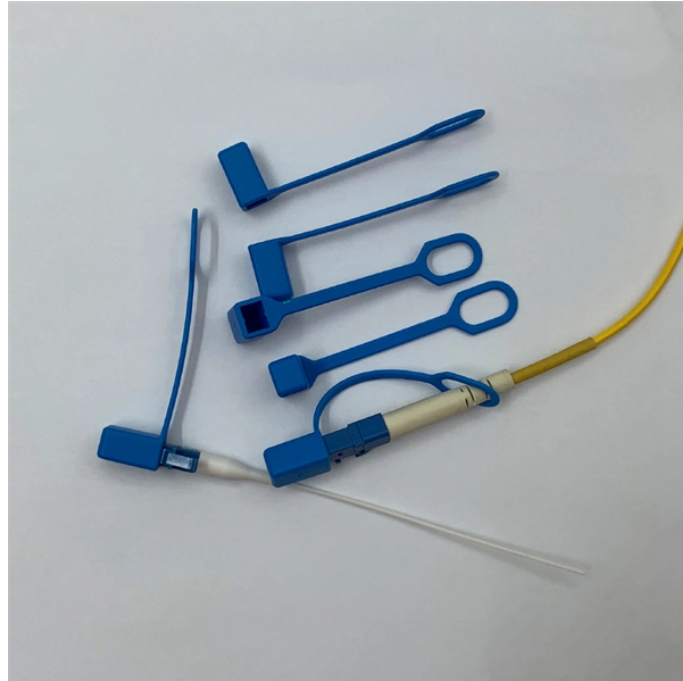

48-port access switch 100Mbps

48-port access switch 100Mbps

In this guide, we've tested and reviewed the best 48-port network switch on the market to help you find the right one for your network setup.

Watch the latest 48 Hours full episodes video on CBSNews . Check out more 48 Hours video, featuring the latest in-depth coverage from our news team.

The 48-Port Gigabit Switch TL-SG1048 is designed to meet the needs of the most demanding workgroup and departmental connectivity requirements. A reliable, easy-to-use switch without the ...

Aug 23, 2015· The 48-Port Fast Ethernet Switch TL ...

Increase the reliability of your connected devices with the TL-SG1048 48-port Gigabit desktop switch. 48x non-blocking gigabit ports enable instant transferring of large, bandwidth-intensive files without ...