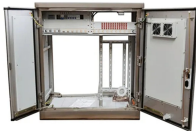

The TL-SF1048 10/100Mbps Switch is designed to meet the needs of the most demanding workgroup and departmental connectivity requirements. All 48 ports support auto MDI/MDIX, no need to worry ...