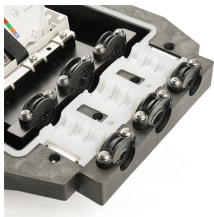

Indzawo Optic Connect

5150 Cable Tray

5150 Cable Tray

LCM5150-BLK L-Com Racks & Rack Cabinet Accessories 5pk Wire Mesh Cable Tray 6D x 2H x 10ft. datasheet, inventory, & pricing.

Electro Zinc Plated for a professional look and long term durability. Cuts easily with bolt cutter for custom configurations and bolts together to any custom configuration. Available in 4ft., 5ft. and 10ft. Lengths ...

Choose from our selection of cable trays, including over 850 products in a wide range of styles and sizes. Same and Next Day Delivery.

Buy LCM5150-5FT - L-COM - WIRE MESH CABLE TRAY 6D X 2H X 5FT 2PK. Newark Electronics offers fast quotes, same day dispatch, fast delivery, wide inventory, datasheets & technical support.

L-com's LCM5150-5FT is a durable and long-lasting electro zinc plated wire mesh cable tray used for neatly routing and organizing cable. The cable tray is available in 2 in. height, 6 in. depth, 5 foot ...

L-com's LCM5150-BLK is a black powder-coated wire mesh cable tray used for neatly routing and organizing cable. The cable tray is available in 2-inch height x 6-inch width, and 10-foot length and ...

ShowMeCables mesh cable tray can be mounted on the wall, on the ceiling, or underneath raised flooring. With its universal mounting interface and bolt-together design, our SMM5150-5FT cable tray ...