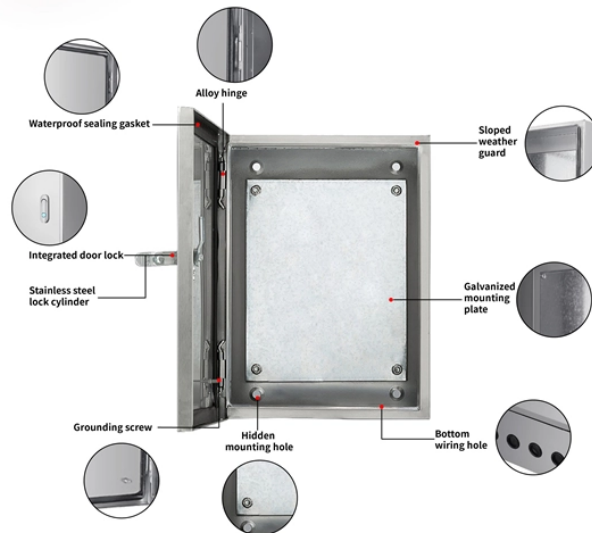

8-core fiber optic distribution box connection method

Overview

The short answer is yes, provided your network topology requires exactly eight fiber termination points and you need a compact, wall-mounted solution that balances indoor aesthetics with outdoor durability. 8-Core Optical Distribution Box's Windowed Design for Easy Fiber Maintenance The 8-core fiber distribution box features a windowed design, suitable for installers performing fiber maintenance without removing the entire box cover. They only need to unscrew and open the window to check the fiber. This distribution box can connect up to 2 optical cables, providing space for distributors and 8 fuses. It is equipped with 8 SC adapters for efficient organization and management.

8-core fiber optic distribution box connection method

FDB-08 Series 8 ports Fiber Distribution Box, also called Splitter Distribution Box or Fiber Terminal Box, can be used in FTTH projects and is suitable for corridor, basement, room, and building's outer walls ...

This setup is ideal for efficiently managing both feeder and drop cables. However, it also allows for straight forward pass-through of optical fiber without the need for splicing. The anti-loose cross screw ...

This distribution box can connect up to 2 optical cables, providing space for distributors and 8 fuses. It is equipped with 8 SC adapters for efficient organization and management.

The meaning of EIGHT is a number that is one more than seven. How to use eight in a sentence.