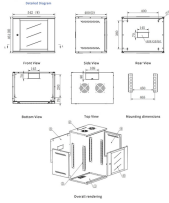

8-core fiber optic distribution box connection method

Overview

The short answer is yes, provided your network topology requires exactly eight fiber termination points and you need a compact, wall-mounted solution that balances indoor aesthetics with outdoor durability. 8-Core Optical Distribution Box's Windowed Design for Easy Fiber Maintenance The 8-core fiber distribution box features a windowed design, suitable for installers performing fiber maintenance without removing the entire box cover. They only need to unscrew and open the window to check the fiber. This distribution box can connect up to 2 optical cables, providing space for distributors and 8 fuses. It is equipped with 8 SC adapters for efficient organization and management.

8-core fiber optic distribution box connection method

FDB-08 Series 8 ports Fiber Distribution Box, also called Splitter Distribution Box or Fiber Terminal Box, can be used in FTTH projects and is suitable for corridor, basement, room, and building's outer walls ...