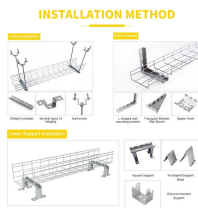

This distribution box can connect up to 2 optical cables, providing space for ...