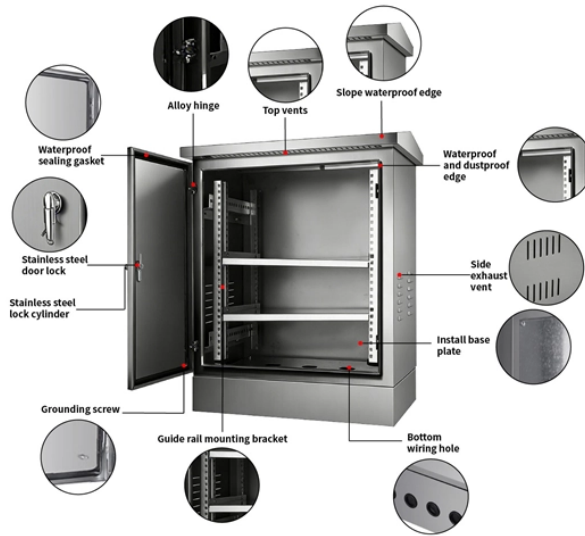

## 8-fiber 16-electrical 100Mbps switch

Tenda S16 16-Port 10/100 Desktop Switch The Tenda S16 16-Port 10/100Mbps Switch provides simple and ideal solution to expand network for large home, building, leased or rented house and SMB.