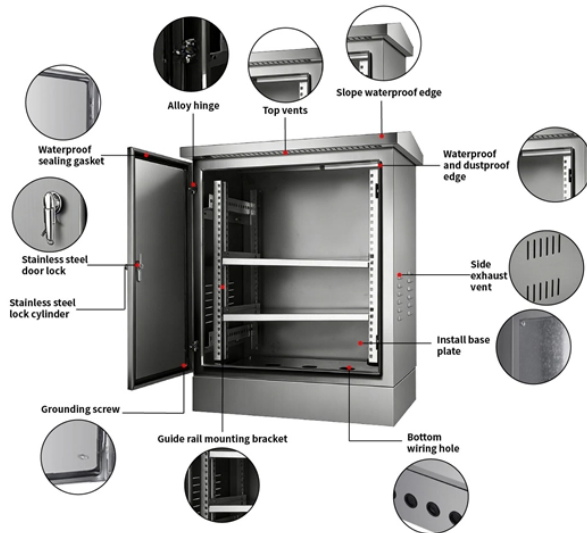

Indzawo Optic Connect

8-fiber 16-electrical 100Mbps switch

8-fiber 16-electrical 100Mbps switch

Tenda S16 16-Port 10/100 Desktop Switch The Tenda S16 16-Port 10/100Mbps Switch provides simple and ideal solution to expand network for large home, building, leased or rented house and SMB.

Learn and practise recognising number 8! Help the Numberblocks discover number 8 in this fun BBC Bitesize Reception Maths guide.

"Section 8" is common U.S. slang for "crazy," based on the U.S. military's Section 8 discharge for mentally unfit personnel. In China, "8" is used in chat speak as a term for parting.