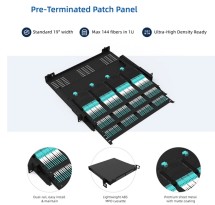

COMELINK focuses on the European and American market. It provides ONU, STB, router, fiber optic transceiver, optic module, which is favored both at home and abroad, also enjoys a good reputation ...