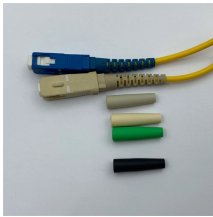

Southern Africa's largest retailer of building materials and related products. Competitive prices, expert advice, and support for contractors, DIYers, and homeowners.

COOPHYA Heavy Duty 10-Position Bus Bar Box with Cover, Waterproof Power Distribution Block for Automotive and Marine Electrical Junction, Car and Rv Ground Terminal Block

18W IP65 SURFACEE MOUNT DB Add to Quote 2X4 METAL FLUSH WALL BOX (105.5X61X50DMM) Add to Quote 4X4 METAL FLUSH WALL BOX (105.5X105.5X50D mm) Add to Quote 800X600X ...