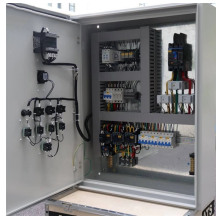

Browse our selection of high-quality distribution boxes and enclosures for your electrical applications. We offer a variety of sizes and materials to meet your specific needs, whether you require ...