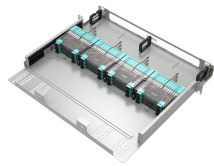

A complete list of photovoltaic cable junction box models

Overview

The following selections highlight a range of durable, IP-rated, and installation-friendly options suitable for RVs, boats, rooftops, and off-grid setups. Each entry includes key features to help you compare at a glance and determine which box best fits your solar project. Disclosure: This post may contain affiliate links. As an Amazon Associate, we earn from qualifying purchases. Ratings. The QILIPSU Large Outdoor Junction Box is the one to buy if you want a proven, weatherproof enclosure for your solar system wiring. With over 2,200 five-star reviews, a built-in inner door, and a hinged clear cover for quick visual checks, it handles everything from charge controllers to combiner. Finding the right junction box for solar panels involves considering weather resistance, wiring compatibility, ease of installation, and overall system safety. A 50MW project in Nevada saw a 12% efficiency boost after switching to diode-optimized junction boxes.

A complete list of photovoltaic cable junction box models

Suitable for standard PV arrays, this box focuses on reliability and ease of access for maintenance, making it a practical choice for installers prioritizing speed without sacrificing safety.

A video that shows how string combiner boxes are the best plug& play solution for photovoltaic systems, ensuring top protection through high quality components, maximum flexibility thanks to a wide range ...