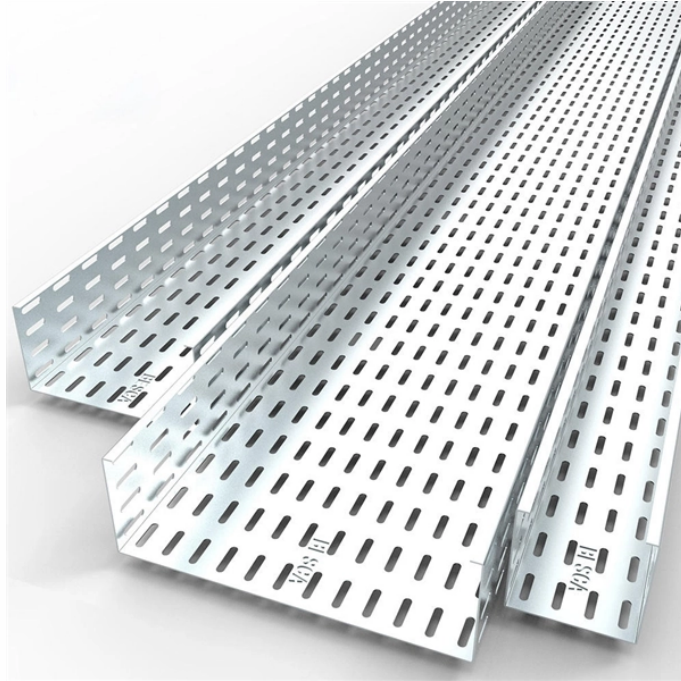

### Overview

An SFP+ (Small Form-Factor Pluggable) Single Mode 40KM module, operating at a 1310nm wavelength, is an optical transceiver designed for high-speed data transmission. It supports data rates of 1G (1 Gigabit per second) and is optimized for single-mode fiber optic connections. The QSFP-4040-ER4 is a 40G ER4 single-mode multi-rate QSFP+ transceiver using 4 CWDM wavelengths running 1271 ~ 1331nm and reaching up to 40Km distance on single-mode 9/125um fiber. Each CWDM channel runs 10G and they are aggregated on a built-in mux/demux inside the QSFP module. This module is ideal for. TRENDnet's SFP+ Single Mode LC Modules are compatible with standard SFP+ slots found on network switches and fiber media converters.

The transceiver supports to operate at 10Gbps serial optical data transfer rates on a single duplex fiber core with a length of up to 40km (SMF), ideally suited for data centers, enterprise and storage area ...