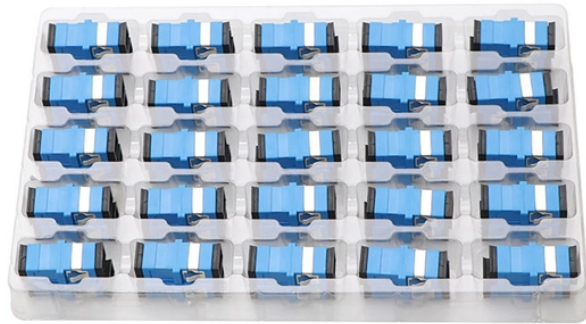

ABB Motor Distribution Box