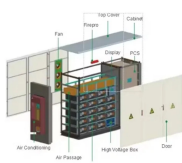

Our 2025 guide breaks down costs for distribution & substation transformers by kVA/MVA, materials (copper/aluminum), and features. Get the realistic budget estimate you need.