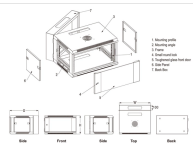

The passive distribution boxes from LAPP are used for structured wiring of sensors and actuators. The distribution boxes are available with M8 and M12 slots. They are available in different variants: with ...