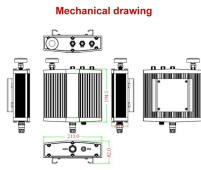

Find pages with... Then narrow your results by...
You can also...