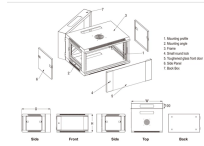

Geographical and historical treatment of Angola, including maps and statistics as well as a survey of its people, economy, and government.