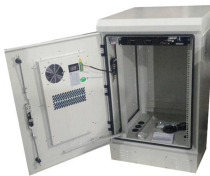

Angola is located in south-central Africa and is known formally as the Republic of Angola. It is surrounded by Democratic Republic of Congo to the north, Zambia to the east, and Namibia on ...