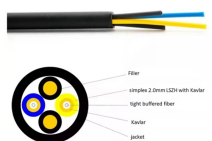

Allwin Electric Distribution boards have been designed to provide a new dimension of protection and style in Homes, Offices and Industries. It is equipped with stylish color, elegant curves and distinctive ...