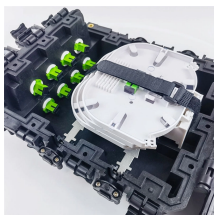

It incorporates all of the key features you would expect in a premium FOBOT, at a price that is unheard of for this calibre device.