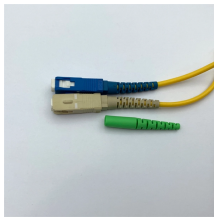

## Australian Imported Outdoor Male Connector 6-pin

Overview These connectors are suitable for high current/high density, wire-to-wire ...

198PCS 6 Pin Way Deutsch DT Gray Connector 12 Set, Size 16 Solid Contacts Waterproof Electrical Wire Connector with Seal Plug for Truck, Off-Road Vehicles, Marine, Motorcycle Wiring. Need help?

Connectors 6 pin - Autoelectrical Components

Shop 6 pin power connectors compatible with various equipment and vehicles. Waterproof and corrosion-resistant options available.

Overview These connectors are suitable for high current/high density, wire-to-wire applications. They are suitable for both power and signal connections.

Mouser offers inventory, pricing, & datasheets for Pin (Male) 6 Position Automotive Connectors.

World famous IP67 weatherproof pluggable connectors for automotive and industrial wiring. Supplied in a set including crimp pins, gasket, male and female connector bodies. 13A rated.

Browse our range of genuine Deutsch DT, DTM and DTP connectors, contacts, boots and backshells for automotive and industrial applications from sensors to power.

Explore a wide range of our 6 Pin Connector Plug selection. Find top brands, exclusive offers, and unbeatable prices on eBay Australia. Shop now for fast shipping and easy returns!