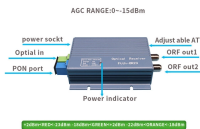

Connectors 6 pin - Autoelectrical Components

Shop 6 pin power connectors compatible with various equipment and vehicles. Waterproof and corrosion-resistant options available.

Overview These connectors are suitable for high current/high density, wire-to-wire applications. They are suitable for both power and signal connections.