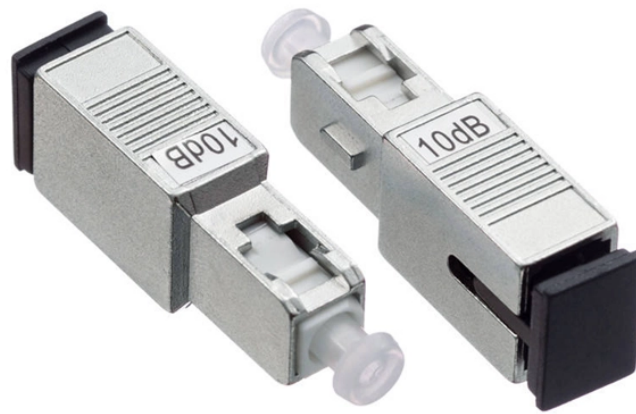

## Australian Imported Outdoor Male Connector 6-pin

Overview These connectors are suitable for high current/high density, wire-to-wire ...

198PCS 6 Pin Way Deutsch DT Gray Connector 12 Set, Size 16 Solid Contacts Waterproof Electrical Wire Connector with Seal Plug for Truck, Off-Road Vehicles, Marine, Motorcycle Wiring. Need help?

Connectors 6 pin - Autoelectrical Components

Shop 6 pin power connectors compatible with various equipment and vehicles. Waterproof and corrosion-resistant options available.

Overview These connectors are suitable for high current/high density, wire-to-wire applications. They are suitable for both power and signal connections.

Mouser offers inventory, pricing, & datasheets for Pin (Male) 6 Position Automotive Connectors.

World famous IP67 weatherproof pluggable connectors for automotive and industrial wiring. Supplied in a set including crimp pins, gasket, male and female connector bodies. 13A rated.

6 pin male connectors which can be used on any electric scooter or bike controller.

Connect your trailer with ease using our 6 Pin Anderson style connectors. Ideal for camping and 4WD adventures, these connectors ensure secure connections.