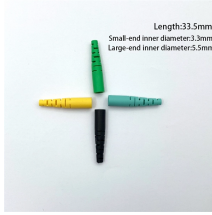

spontaneous, impulsive, instinctive, automatic, mechanical mean acting or activated without deliberation. spontaneous implies lack of prompting and connotes naturalness.