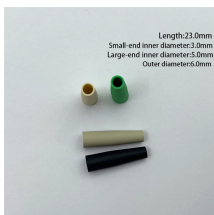

Calculator to add two whole numbers and give out the sum.