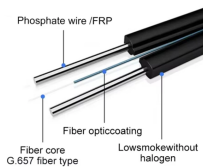

Managed switches with 10G fiber, 10G copper, or 2.5 Gbps copper are available to fit a multitude of deployment scenarios and provide high levels of performance, scalability, and cost-effectiveness that ...