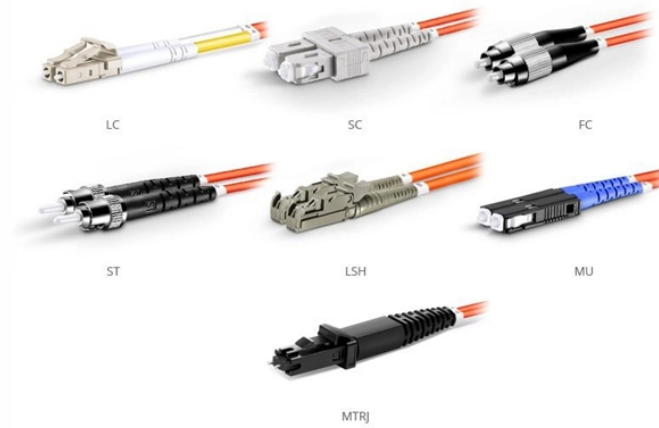

## Base Station DC Distribution Box

OM1 Fiber Patch Cable Family

## Base Station DC Distribution Box

Manage your coins, identity, and apps on one screen.

Retail market: for existing boats/specialist vehicles, this box can bring your old system up to a much more modern and safer specification.

The Direct Current Power Distribution (DCPD) Box provides for a standard, intuitive interface for existing and future DC loads. The DCPD has a NATO Slave Receptacle as the DC input port to enable the ...