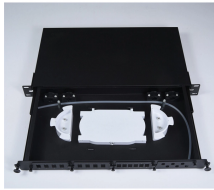

## Belarusian Data Center Cable Tray Wall-Mounted Installation Solution

Four different mesh cable tray types are available, depending on the requirements, area of application and cable quantity. The innovative Magic connection system of the GRM and G-GRM mesh cable ...