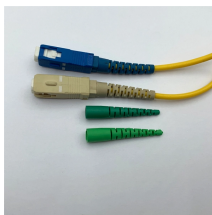

The FTTH fiber panel box provides superior protection as the main function of the ...

Belgium is an area of 11,799 square miles. The thirty-nine miles of Belgian coast are washed by the North Sea; 896 miles of the land frontier border the Netherlands, Germany, Luxembourg, and France.