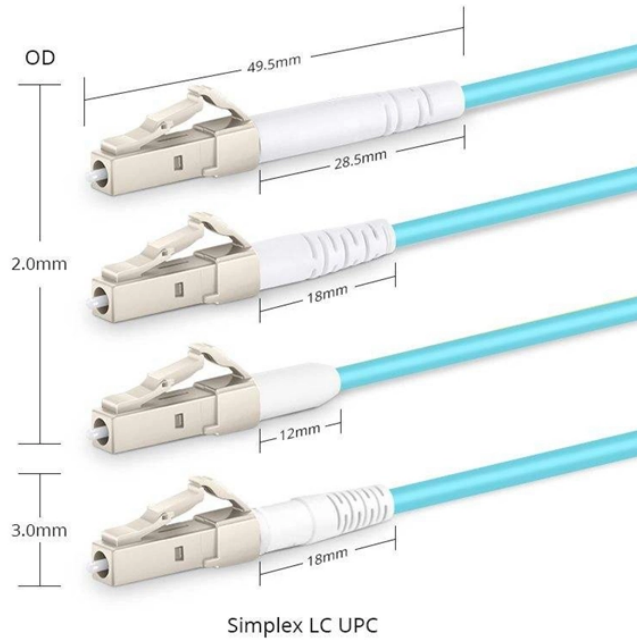

Belgian manufacturer of 2 5G optical receivers