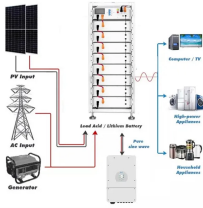

Discover Belize's culture, cuisine, wildlife, safety tips, retirement living and more to prepare for your visit to this Central American treasure.