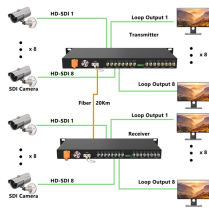

This PVC Junction Box offers a safe, durable, and low-maintenance solution for housing and protecting electrical connections.