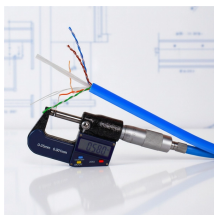

Welcome to Belize, Central America's only English-speaking country, home to over 200 tranquil Caribbean islands, 1,400 Mayan archaeological sites, an abundance of lush jungle, and ...