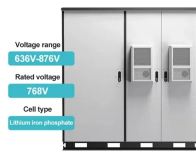

Our Cable Distribution Box is pre-engineered for easy installation and operation. It includes fault interrupters, vacuum switches, and fuse options inside a compact, insulated cabinet suitable for utility ...