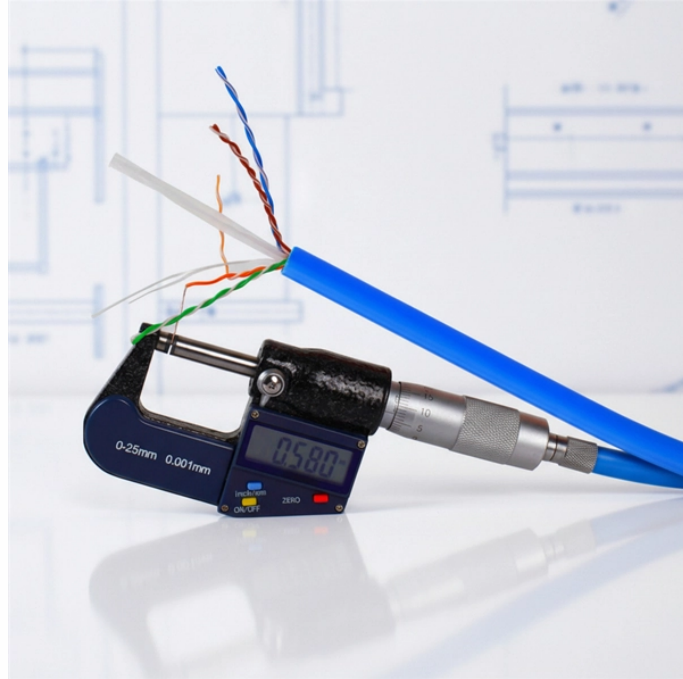

## Benin Cable Tray Laying

Below is the detailed cable tray installation method statement not only for cable tray but also applicable for GI ladder and trunking for indoor and outdoor applications and in service rooms like pump rooms, ...

Cable tray installation must comply with specific technical standards to ensure electrical safety, system reliability, and long-term maintainability. This document outlines the key requirements for cable tray ...

This method statement covers the site installation of the cable tray & ladders and the requirements of checks to be carried out.

Installation of Cable in Cable Trays ensures proper routing, cable management, NEC compliance, grounding, fire safety, and load capacity.

Cable tray installation must comply with specific technical standards to ensure electrical safety, system reliability, and long-term maintainability. This document ...

Whether you're building a commercial setup or upgrading an industrial plant, proper cable tray installation ensures neat wiring, safe access, and easy maintenance. But before you lay the first tray ...