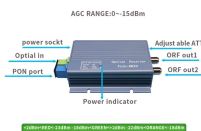

This method statement covers the site installation of the cable tray & ladders and the requirements of checks to be carried out.